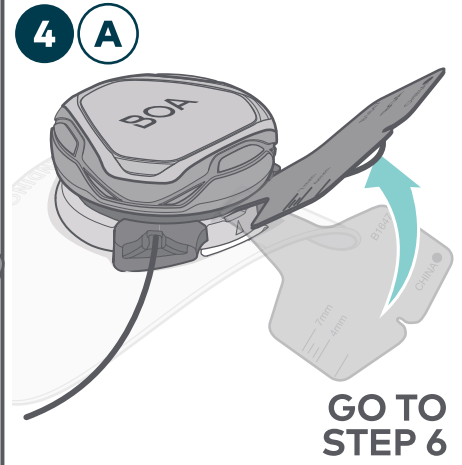

## TONGUE MOUNT + CS1 & CS2

BOA®

CONTENTS:

RECOMMENDED: VIEW REPAIR VIDEO  
[THEBOASYSTEM.COM/REPAIR](http://THEBOASYSTEM.COM/REPAIR)

RULER  
CM

12

13

14