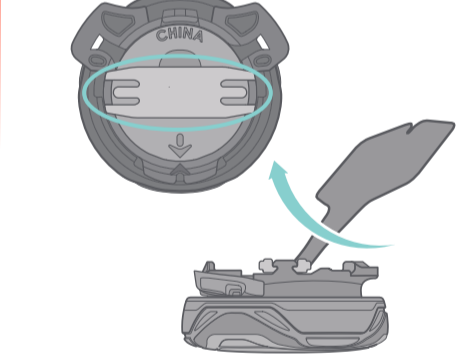

12

13

14

15

16

17

18

19

20

21

22

23

24

25

26

27

28

29