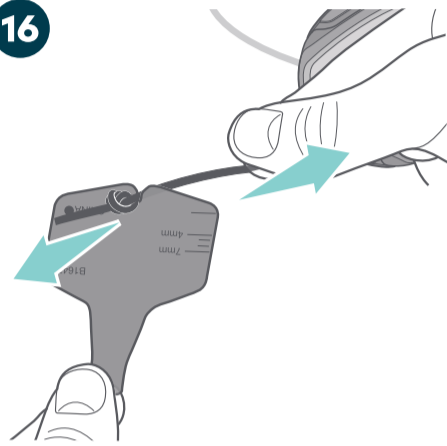

12

13

14

15

16

17

18

19

20

21

22

23

24

25

26

27

28

29