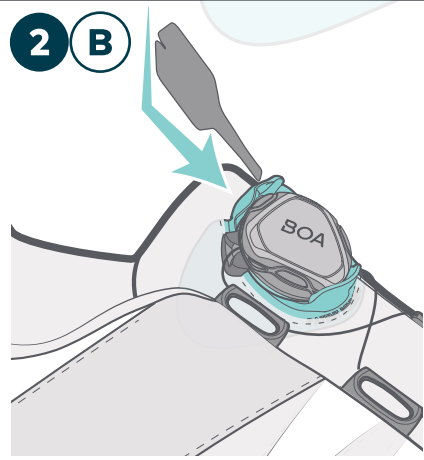

## TONGUE MOUNT + CS1 & CS2

BOA®

CONTENTS:

RECOMMENDED: VIEW REPAIR VIDEO  
[THEBOASYSTEM.COM/REPAIR](http://THEBOASYSTEM.COM/REPAIR)

RULER  
CM

12

13

14