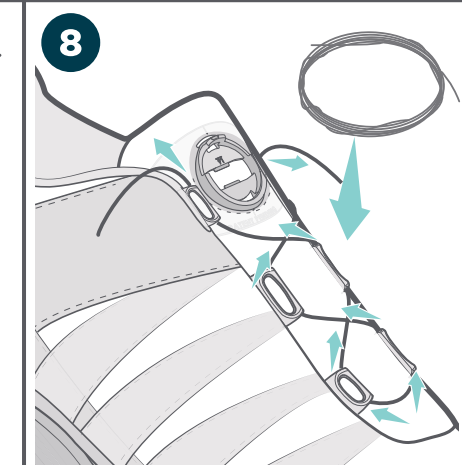

## TONGUE MOUNT + CS1 & CS2

BOA®

CONTENTS:

RECOMMENDED: VIEW REPAIR VIDEO  
[THEBOASYSTEM.COM/REPAIR](http://THEBOASYSTEM.COM/REPAIR)

RULER  
CM

12

13

14