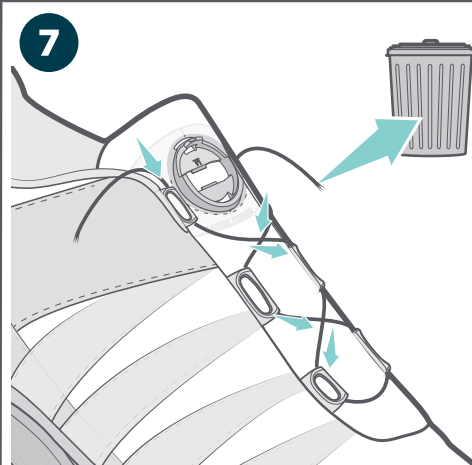

## TONGUE MOUNT + CS1 & CS2

BOA®

CONTENTS:

RECOMMENDED: VIEW REPAIR VIDEO  
[THEBOASYSTEM.COM/REPAIR](http://THEBOASYSTEM.COM/REPAIR)

RULER  
CM

12

13

14