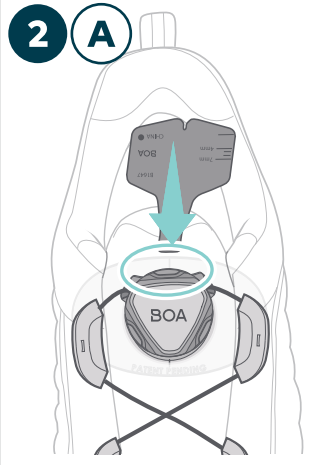

## TONGUE MOUNT + CS1 & CS2

BOA®

CONTENTS:

RECOMMENDED: VIEW REPAIR VIDEO  
[THEBOASYSTEM.COM/REPAIR](http://THEBOASYSTEM.COM/REPAIR)

RULER  
CM

12

13

14