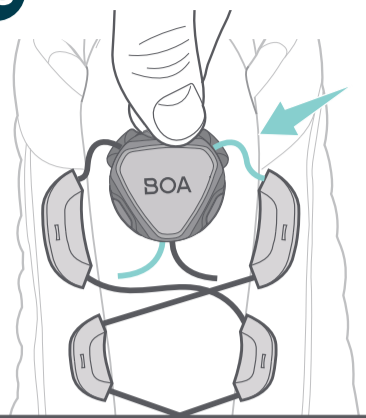

## TONGUE MOUNT + CS1 & CS2

BOA®

CONTENTS:

RECOMMENDED: VIEW REPAIR VIDEO  
[THEBOASYSTEM.COM/REPAIR](http://THEBOASYSTEM.COM/REPAIR)

RULER  
CM

12

13

14