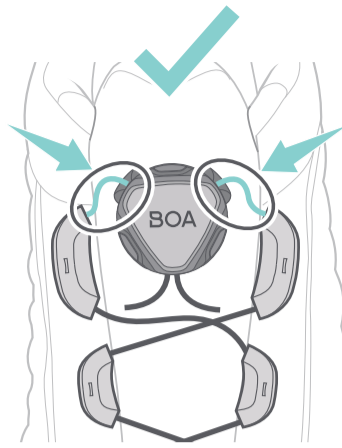

## TONGUE MOUNT + CS1 & CS2

BOA®

CONTENTS:

RECOMMENDED: VIEW REPAIR VIDEO  
[THEBOASYSTEM.COM/REPAIR](http://THEBOASYSTEM.COM/REPAIR)

RULER  
CM

12

13

14