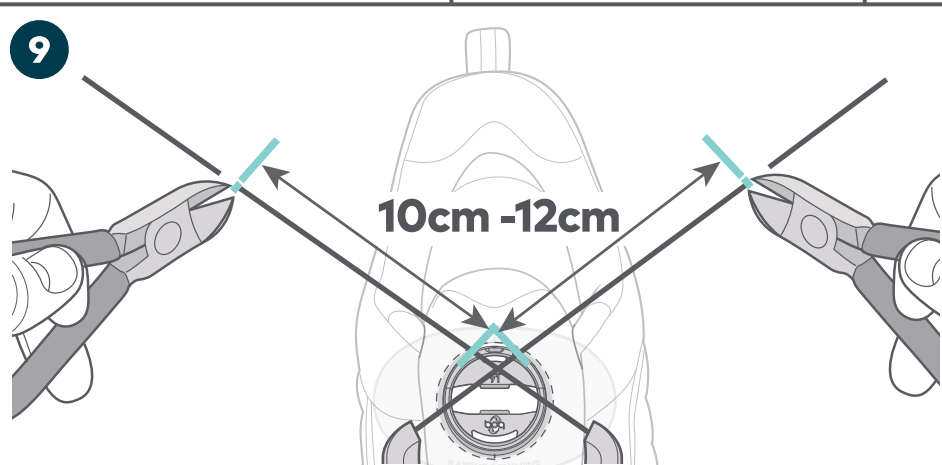

## TONGUE MOUNT + CS1 & CS2

BOA®

CONTENTS:

RECOMMENDED: VIEW REPAIR VIDEO  
[THEBOASYSTEM.COM/REPAIR](http://THEBOASYSTEM.COM/REPAIR)

RULER  
CM

12

13

14