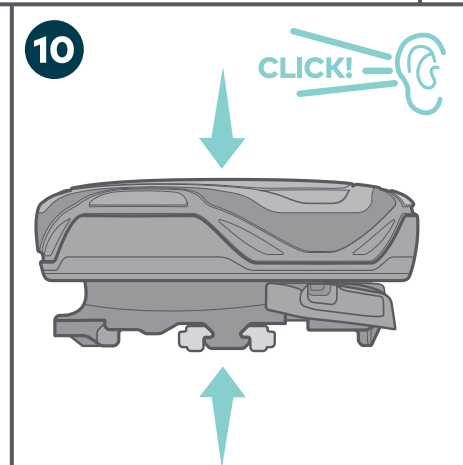

## TONGUE MOUNT + CS1 & CS2

BOA®

CONTENTS:

RECOMMENDED: VIEW REPAIR VIDEO  
[THEBOASYSTEM.COM/REPAIR](http://THEBOASYSTEM.COM/REPAIR)

RULER  
CM

12

13

14