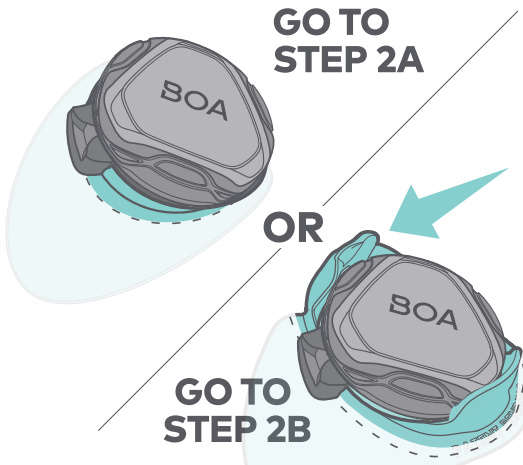

## TONGUE MOUNT + CS1 & CS2

BOA®

CONTENTS:

RECOMMENDED: VIEW REPAIR VIDEO  
[THEBOASYSTEM.COM/REPAIR](http://THEBOASYSTEM.COM/REPAIR)

RULER  
CM

12

13

14