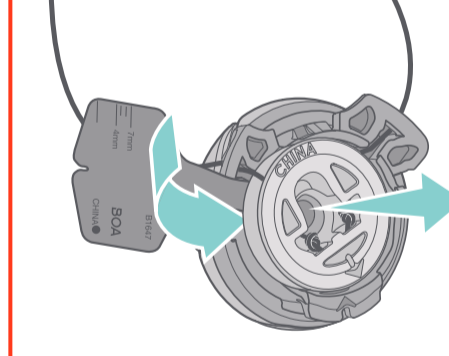

12

13

14

15

16

17

18

19

20

21

22

23

24

25

26

27

28

29