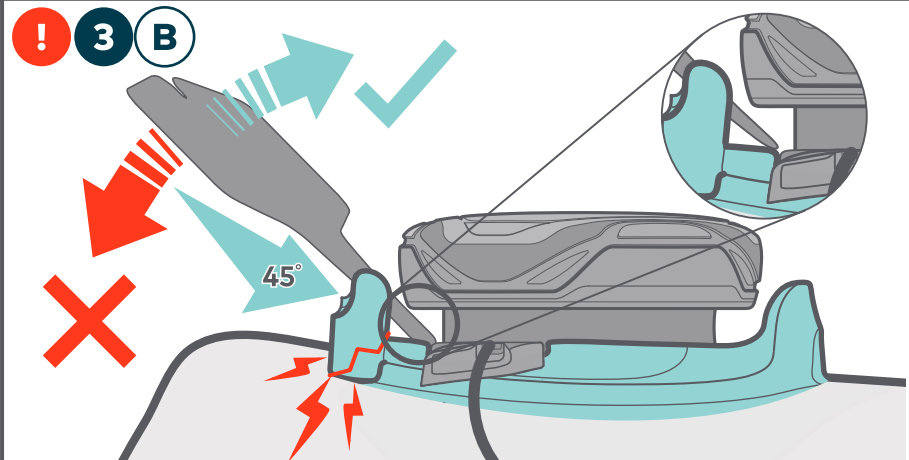

## TONGUE MOUNT + CS1 & CS2

BOA®

CONTENTS:

RECOMMENDED: VIEW REPAIR VIDEO  
[THEBOASYSTEM.COM/REPAIR](http://THEBOASYSTEM.COM/REPAIR)

RULER  
CM

12

13

14