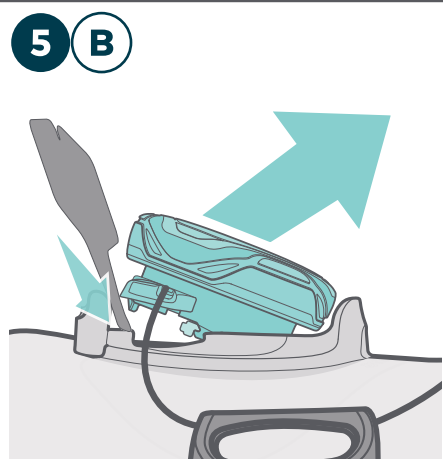

## TONGUE MOUNT + CS1 & CS2

BOA®

CONTENTS:

RECOMMENDED: VIEW REPAIR VIDEO  
[THEBOASYSTEM.COM/REPAIR](http://THEBOASYSTEM.COM/REPAIR)

RULER  
CM

12

13

14