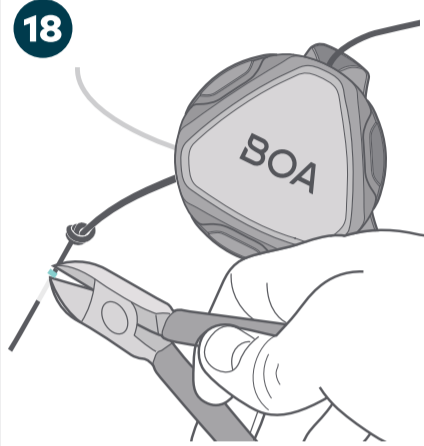

12

13

14

15

16

17

18

19

20

21

22

23

24

25

26

27

28

29