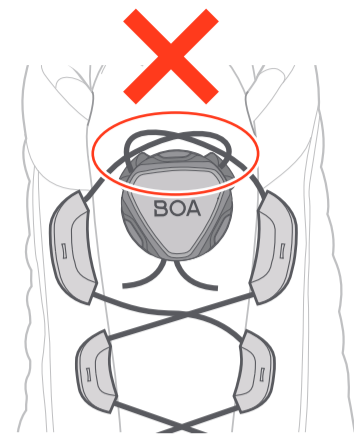

## TONGUE MOUNT + CS1 & CS2

BOA®

CONTENTS:

RECOMMENDED: VIEW REPAIR VIDEO  
[THEBOASYSTEM.COM/REPAIR](http://THEBOASYSTEM.COM/REPAIR)

RULER  
CM

12

13

14