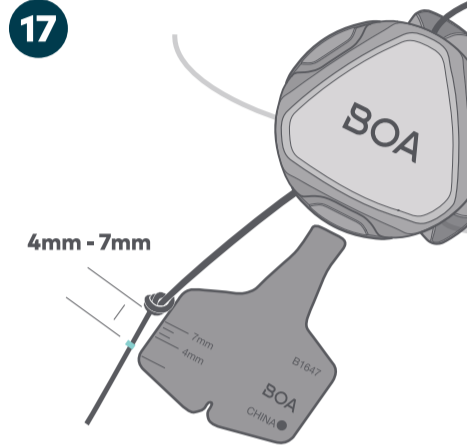

12

13

14

15

16

17

18

19

20

21

22

23

24

25

26

27

28

29