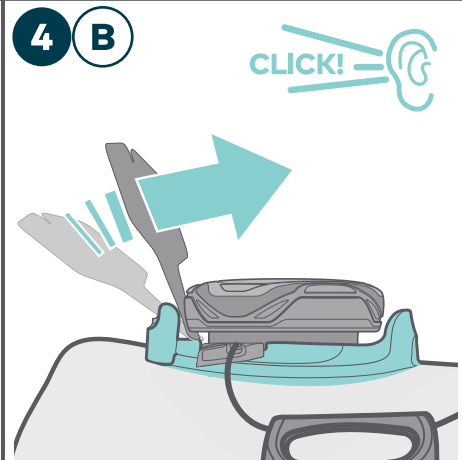

## TONGUE MOUNT + CS1 & CS2

BOA®

CONTENTS:

RECOMMENDED: VIEW REPAIR VIDEO  
[THEBOASYSTEM.COM/REPAIR](http://THEBOASYSTEM.COM/REPAIR)

RULER  
CM

12

13

14