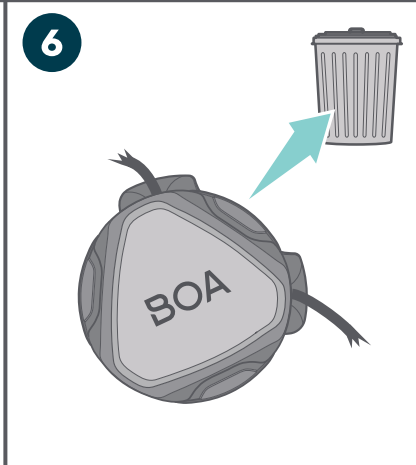

## TONGUE MOUNT + CS1 & CS2

BOA®

CONTENTS:

RECOMMENDED: VIEW REPAIR VIDEO  
[THEBOASYSTEM.COM/REPAIR](http://THEBOASYSTEM.COM/REPAIR)

RULER  
CM

12

13

14