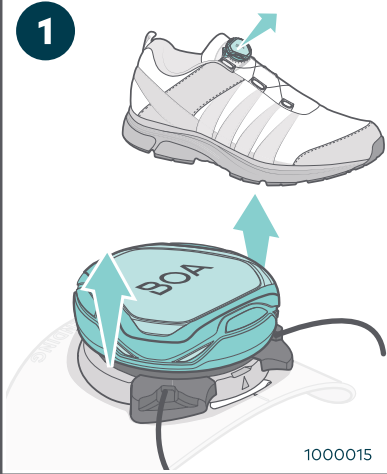

## TONGUE MOUNT + CS1 & CS2

BOA®

CONTENTS:

RECOMMENDED: VIEW REPAIR VIDEO  
[THEBOASYSTEM.COM/REPAIR](http://THEBOASYSTEM.COM/REPAIR)

RULER  
CM

12

13

14