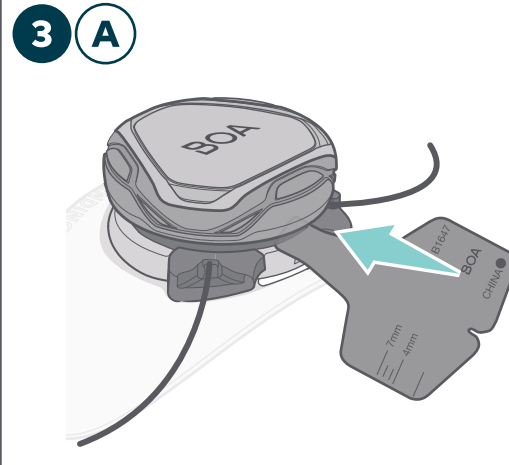

## TONGUE MOUNT + CS1 & CS2

BOA®

CONTENTS:

RECOMMENDED: VIEW REPAIR VIDEO  
[THEBOASYSTEM.COM/REPAIR](http://THEBOASYSTEM.COM/REPAIR)

RULER  
CM

12

13

14