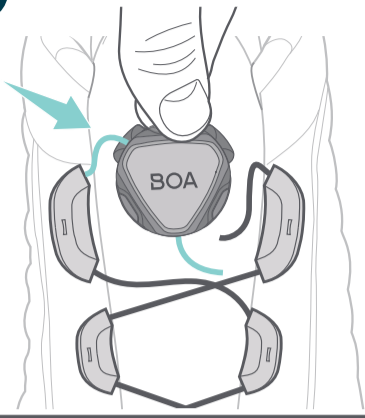

## TONGUE MOUNT + CS1 & CS2

BOA®

CONTENTS:

RECOMMENDED: VIEW REPAIR VIDEO  
[THEBOASYSTEM.COM/REPAIR](http://THEBOASYSTEM.COM/REPAIR)

RULER  
CM

12

13

14