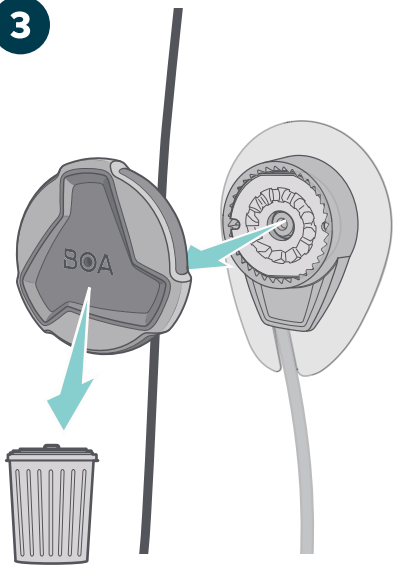

M³v2

TERMINATED
+ TX3 LACE

BOA®

CONTENTS

TOOLS NEEDED

1

2

1000368

3

4

5

6

7

8

9

10

11

12

RULER CM