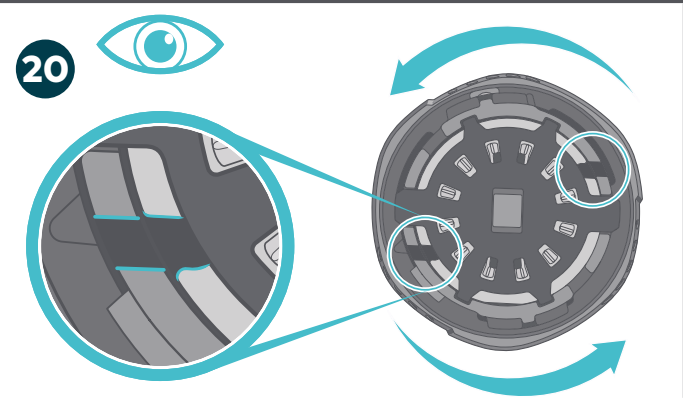

Li2

HEEL MOUNT + CS1/CS2

BOA®

CONTENTS

TOOLS NEEDED

VIEW Li2 HEEL + CS1/CS2 REPAIR VIDEO
BOAFIT.COM/SUPPORT

RULER CM

24