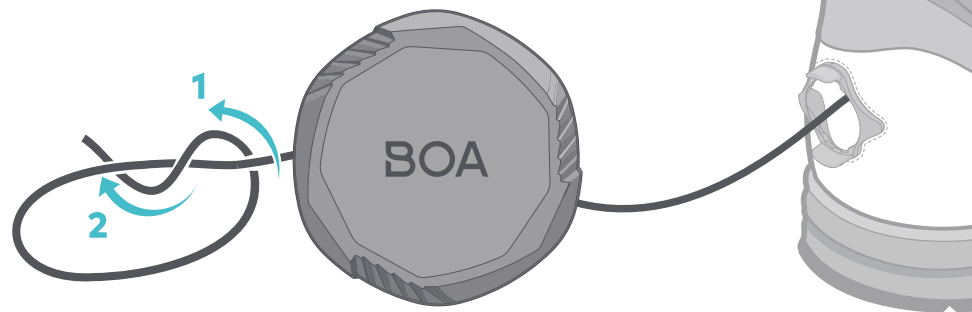

Li2

HEEL MOUNT + CS1/CS2

BOA®

CONTENTS

TOOLS NEEDED

VIEW Li2 HEEL + CS1/CS2 REPAIR VIDEO
BOAFIT.COM/SUPPORT

RULER CM

24