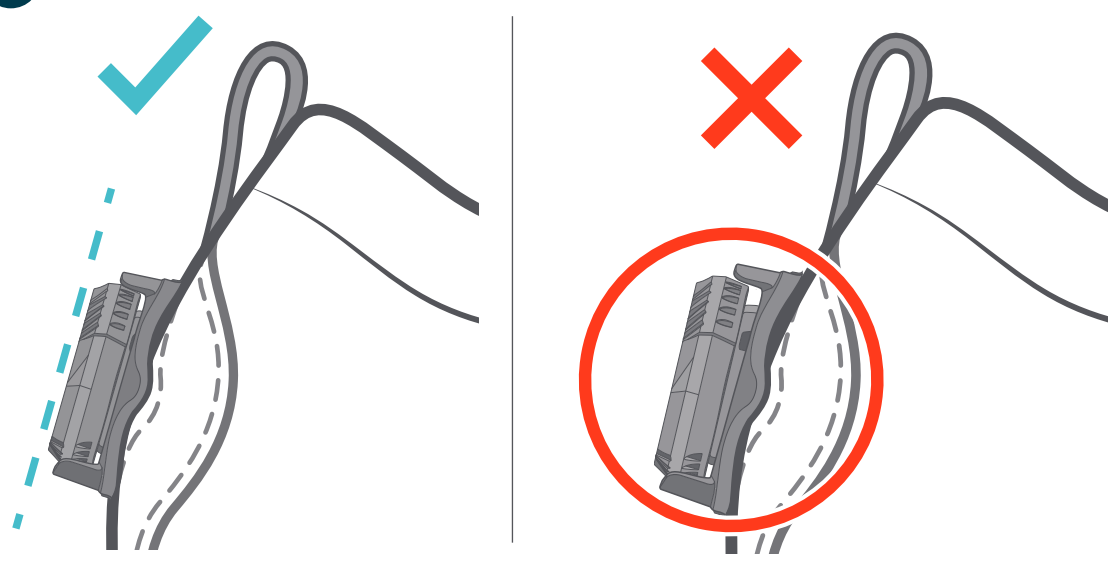

24

25

26

27

28

29

30

31

32

33

34

COMPLETE STEPS 1-3

35

36

37

38

39

RETURN TO STEP 19