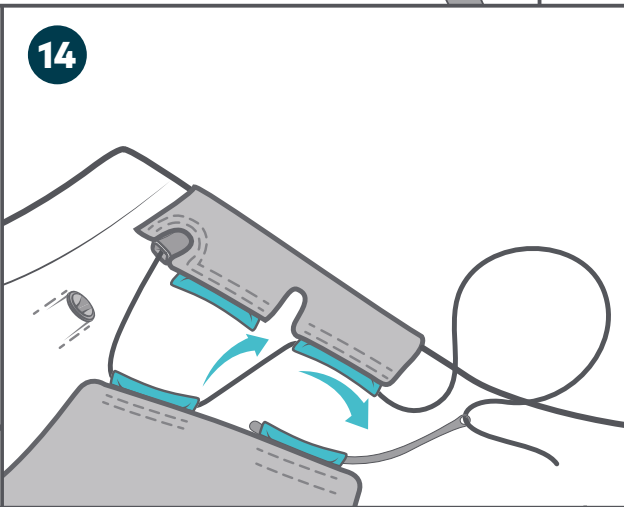

Li2

HEEL MOUNT + CS1/CS2

BOA®

CONTENTS

TOOLS NEEDED

VIEW Li2 HEEL + CS1/CS2 REPAIR VIDEO
BOAFIT.COM/SUPPORT

RULER CM

24