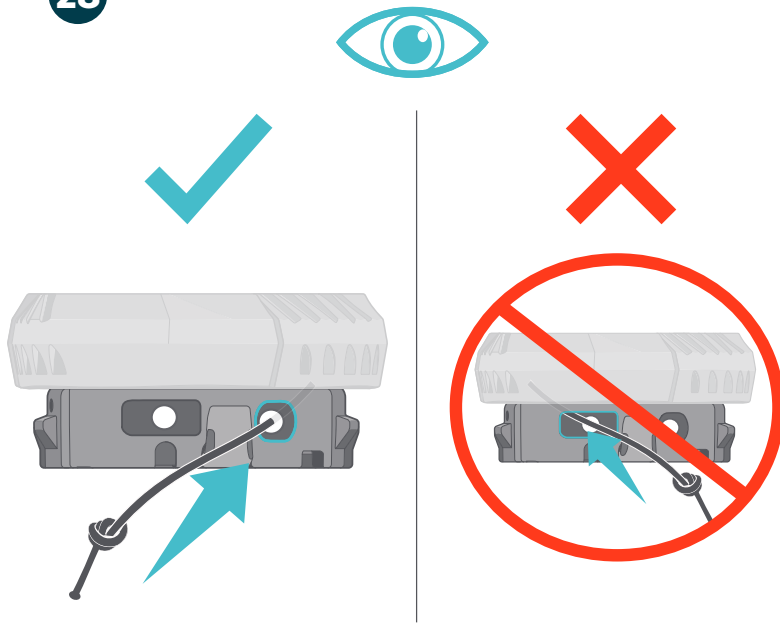

24

25

26

27

28

29

30

31

32

33

34

COMPLETE STEPS 1-3

35

36

37

38

39

RETURN TO STEP 19