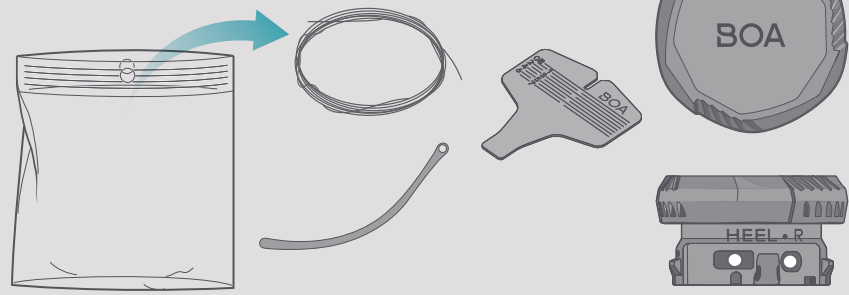

Li2

HEEL MOUNT + CS1/CS2

BOA®

CONTENTS

TOOLS NEEDED

VIEW Li2 HEEL + CS1/CS2 REPAIR VIDEO
BOAFIT.COM/SUPPORT

RULER CM

24