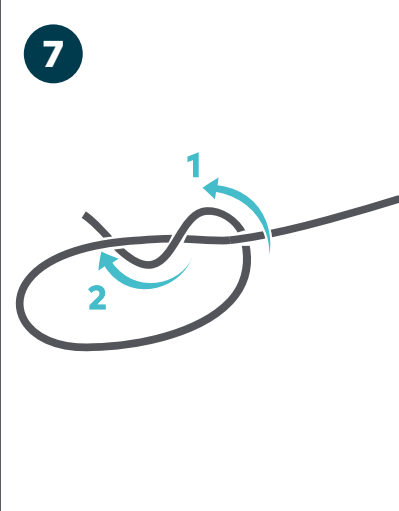

Li2

HEEL MOUNT + CS1/CS2

BOA®

CONTENTS

TOOLS NEEDED

VIEW Li2 HEEL + CS1/CS2 REPAIR VIDEO
BOAFIT.COM/SUPPORT

RULER CM

24