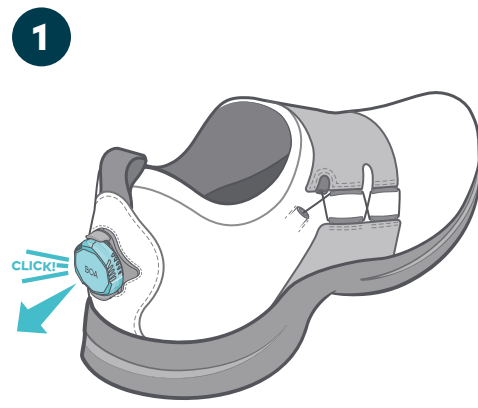

Li2

HEEL MOUNT + CS1/CS2

BOA®

CONTENTS

TOOLS NEEDED

VIEW Li2 HEEL + CS1/CS2 REPAIR VIDEO
BOAFIT.COM/SUPPORT

RULER CM

24