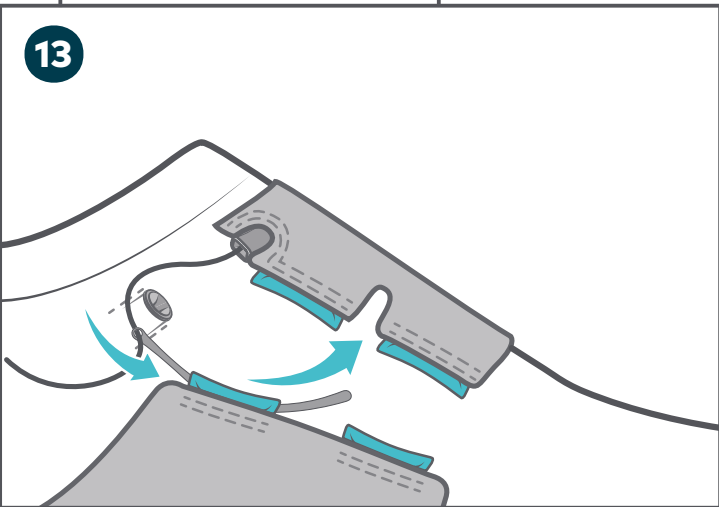

Li2

HEEL MOUNT + CS1/CS2

BOA®

CONTENTS

TOOLS NEEDED

VIEW Li2 HEEL + CS1/CS2 REPAIR VIDEO
BOAFIT.COM/SUPPORT

RULER CM

24