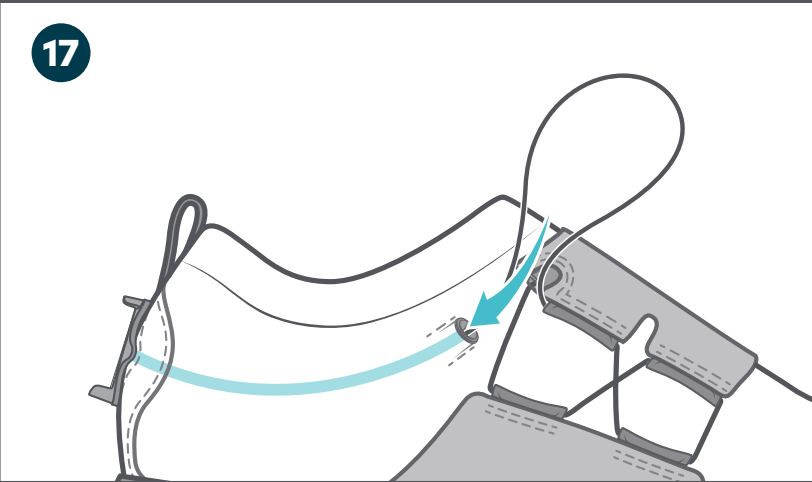

Li2

HEEL MOUNT + CS1/CS2

BOA®

CONTENTS

TOOLS NEEDED

VIEW Li2 HEEL + CS1/CS2 REPAIR VIDEO
BOAFIT.COM/SUPPORT

RULER CM

24