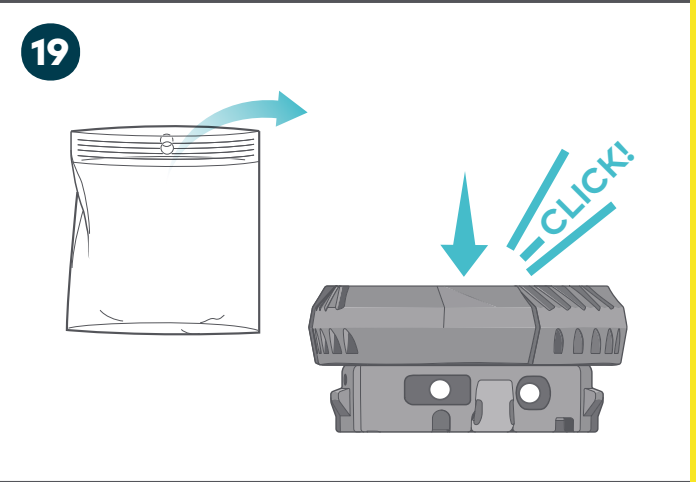

Li2

HEEL MOUNT + CS1/CS2

BOA®

CONTENTS

TOOLS NEEDED

VIEW Li2 HEEL + CS1/CS2 REPAIR VIDEO
BOAFIT.COM/SUPPORT

RULER CM

24