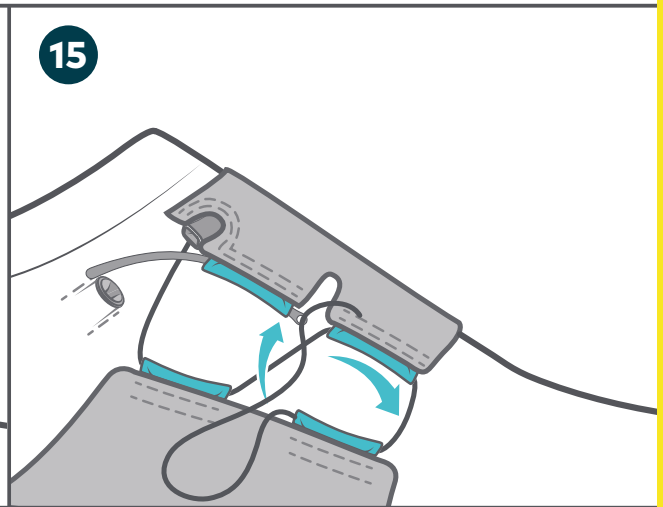

Li2

HEEL MOUNT + CS1/CS2

BOA®

CONTENTS

TOOLS NEEDED

VIEW Li2 HEEL + CS1/CS2 REPAIR VIDEO
BOAFIT.COM/SUPPORT

RULER CM

24