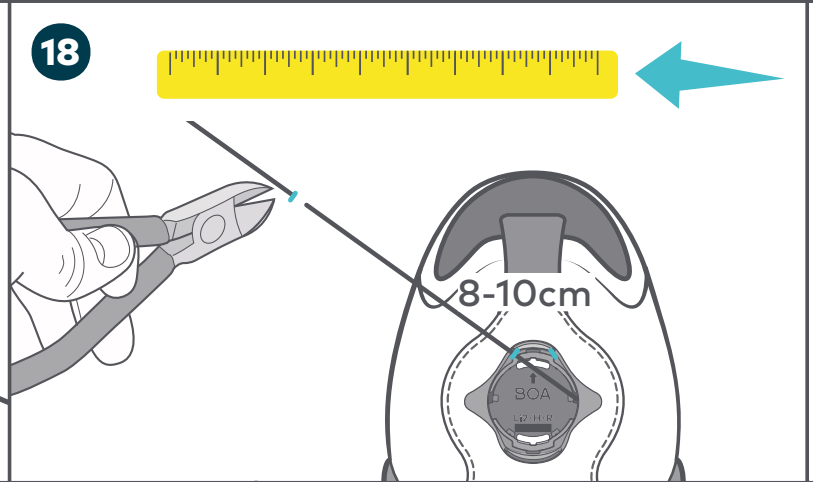

Li2

HEEL MOUNT + CS1/CS2

BOA®

CONTENTS

TOOLS NEEDED

VIEW Li2 HEEL + CS1/CS2 REPAIR VIDEO
BOAFIT.COM/SUPPORT

RULER CM

24