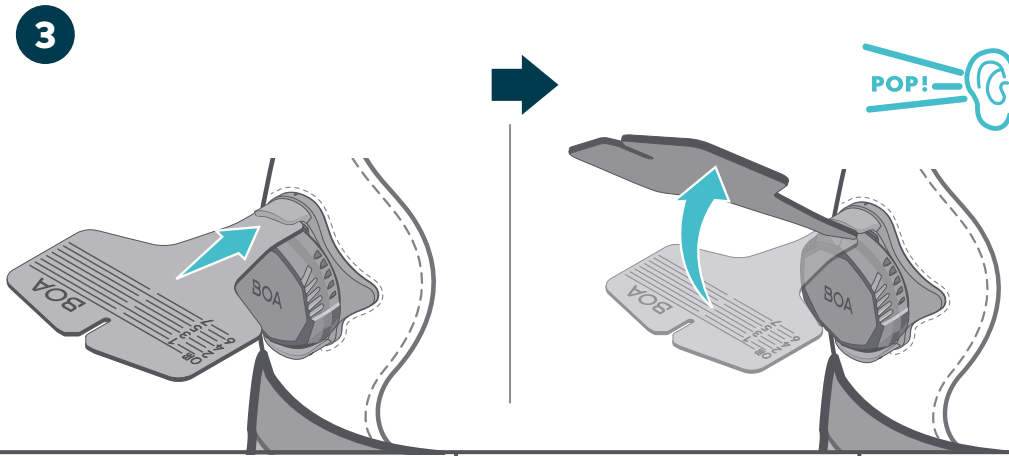

Li2

HEEL MOUNT + CS1/CS2

BOA®

CONTENTS

TOOLS NEEDED

VIEW Li2 HEEL + CS1/CS2 REPAIR VIDEO
BOAFIT.COM/SUPPORT

RULER CM

24