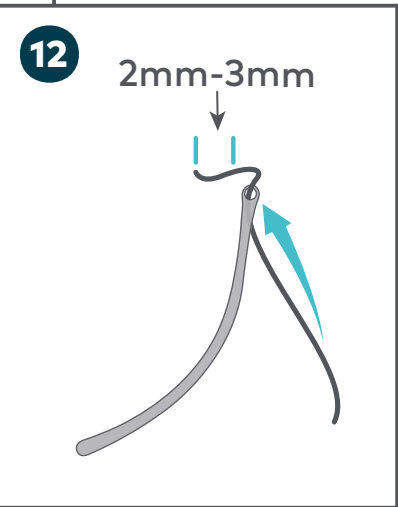

Li2

HEEL MOUNT + CS1/CS2

BOA®

CONTENTS

TOOLS NEEDED

VIEW Li2 HEEL + CS1/CS2 REPAIR VIDEO
BOAFIT.COM/SUPPORT

RULER CM

24