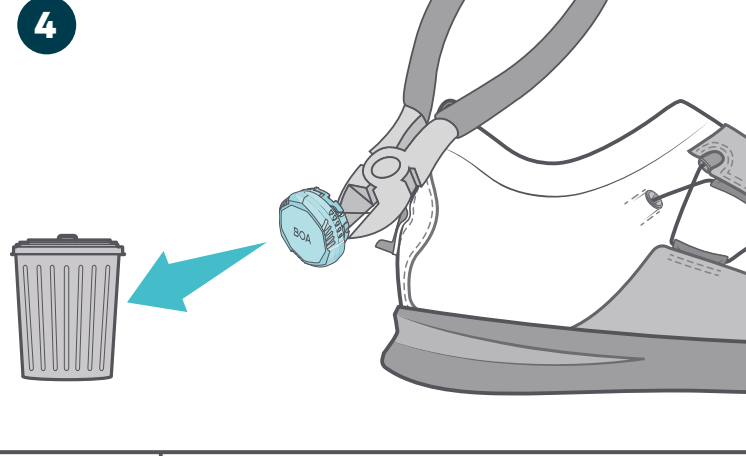

Li2

HEEL MOUNT + CS1/CS2

BOA®

CONTENTS

TOOLS NEEDED

VIEW Li2 HEEL + CS1/CS2 REPAIR VIDEO
BOAFIT.COM/SUPPORT

RULER CM

24