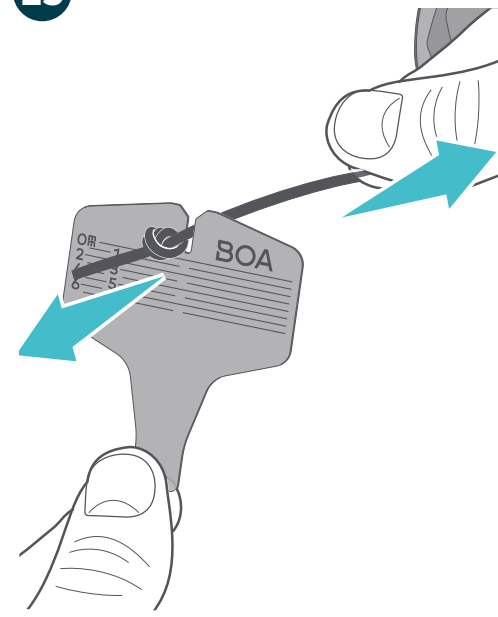

24

25

26

27

28

29

30

31

32

33

34

COMPLETE STEPS 1-3

35

36

37

38

39

RETURN TO STEP 19