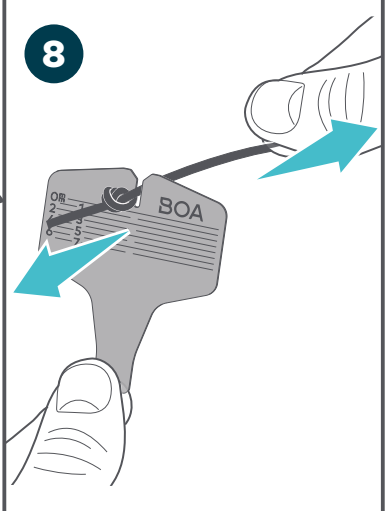

Li2

HEEL MOUNT + CS1/CS2

BOA®

CONTENTS

TOOLS NEEDED

VIEW Li2 HEEL + CS1/CS2 REPAIR VIDEO
BOAFIT.COM/SUPPORT

RULER CM

24