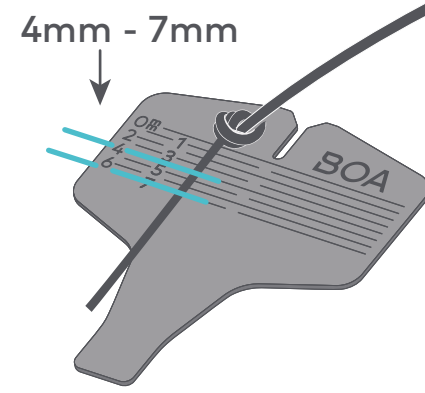

24

25

26

27

28

29

30

31

32

33

34

COMPLETE STEPS 1-3

35

36

37

38

39

RETURN TO STEP 19