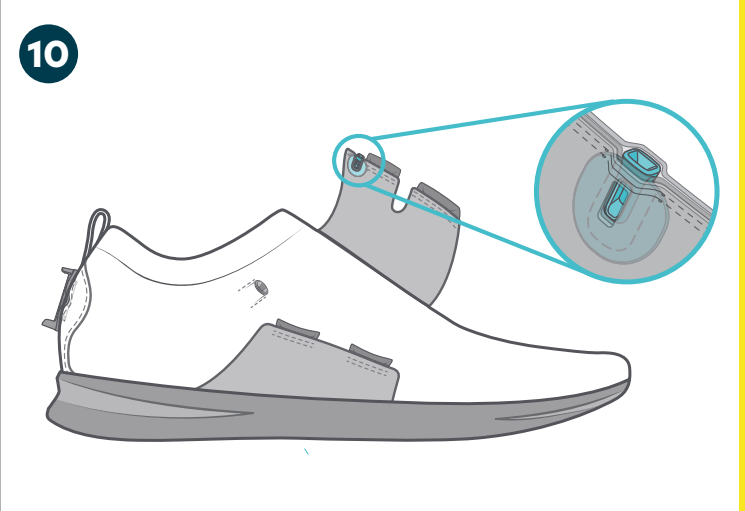

Li2

HEEL MOUNT + CS1/CS2

BOA®

CONTENTS

TOOLS NEEDED

VIEW Li2 HEEL + CS1/CS2 REPAIR VIDEO
BOAFIT.COM/SUPPORT

RULER CM

24