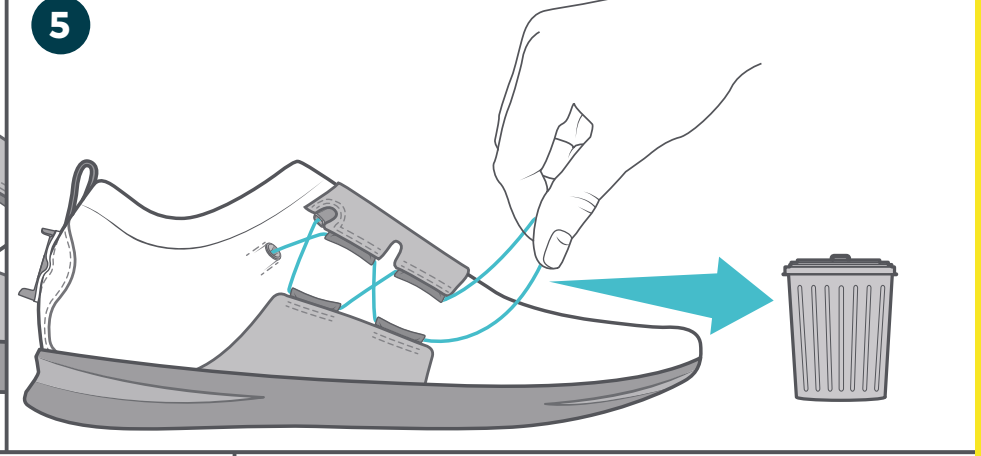

Li2

HEEL MOUNT + CS1/CS2

BOA®

CONTENTS

TOOLS NEEDED

VIEW Li2 HEEL + CS1/CS2 REPAIR VIDEO
BOAFIT.COM/SUPPORT

RULER CM

24