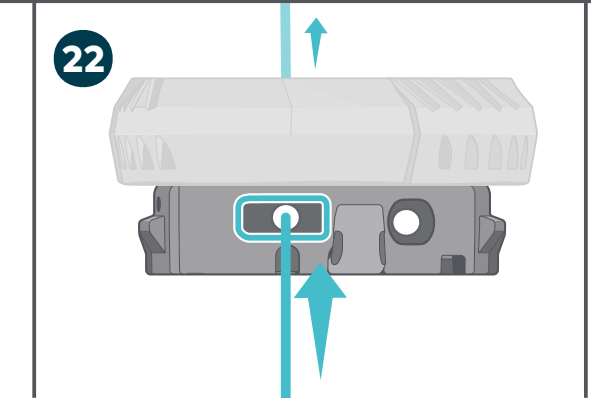

Li2

HEEL MOUNT + CS1/CS2

BOA®

CONTENTS

TOOLS NEEDED

VIEW Li2 HEEL + CS1/CS2 REPAIR VIDEO
BOAFIT.COM/SUPPORT

RULER CM

24