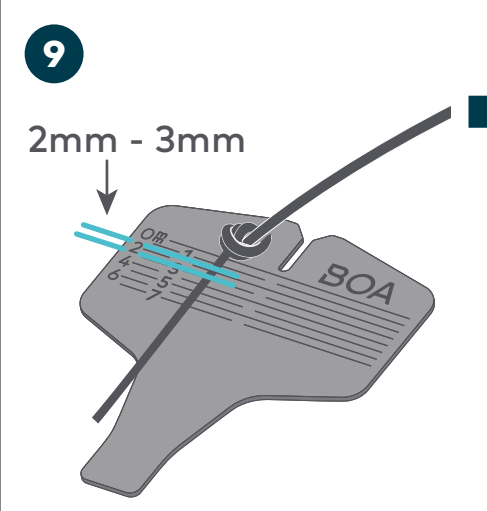

Li2

HEEL MOUNT + CS1/CS2

BOA®

CONTENTS

TOOLS NEEDED

VIEW Li2 HEEL + CS1/CS2 REPAIR VIDEO
BOAFIT.COM/SUPPORT

RULER CM

24