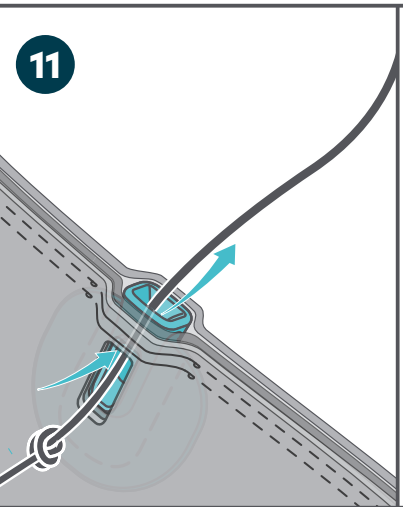

Li2

HEEL MOUNT + CS1/CS2

BOA®

CONTENTS

TOOLS NEEDED

VIEW Li2 HEEL + CS1/CS2 REPAIR VIDEO
BOAFIT.COM/SUPPORT

RULER CM

24