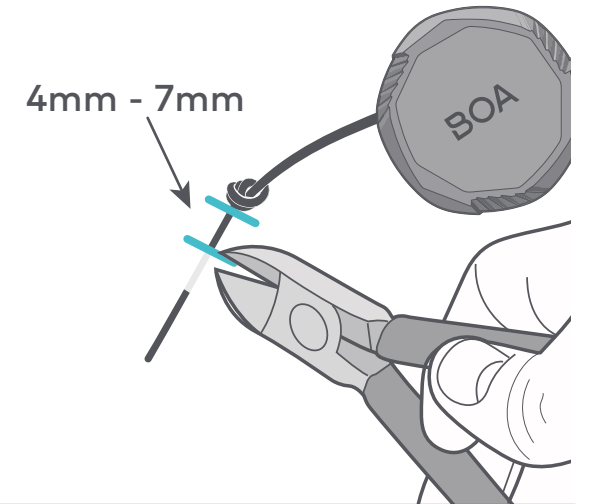

24

25

26

27

28

29

30

31

32

33

34

COMPLETE STEPS 1-3

35

36

37

38

39

RETURN TO STEP 19