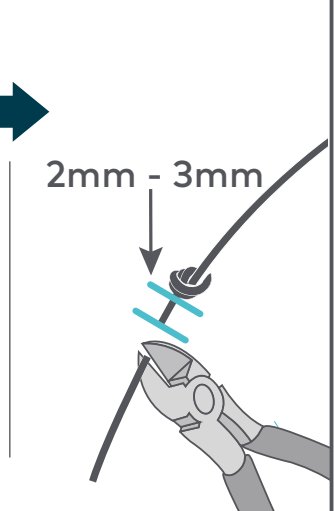

Li2

HEEL MOUNT + CS1/CS2

BOA®

CONTENTS

TOOLS NEEDED

VIEW Li2 HEEL + CS1/CS2 REPAIR VIDEO
BOAFIT.COM/SUPPORT

RULER CM

24