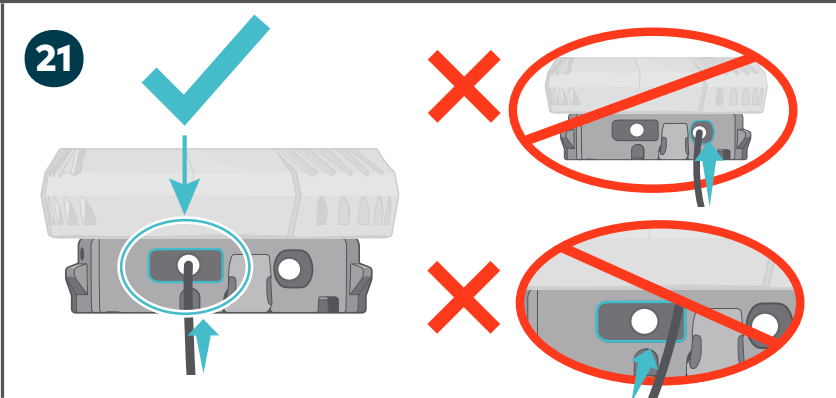

Li2

HEEL MOUNT + CS1/CS2

BOA®

CONTENTS

TOOLS NEEDED

VIEW Li2 HEEL + CS1/CS2 REPAIR VIDEO
BOAFIT.COM/SUPPORT

RULER CM

24