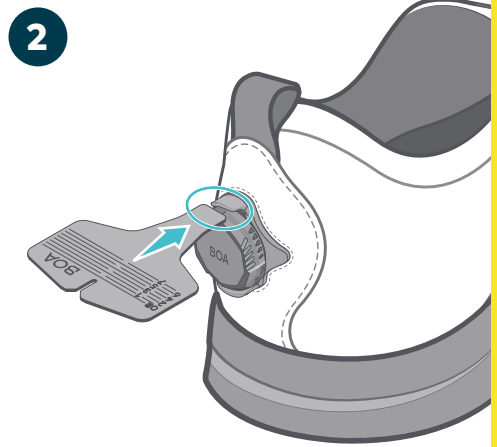

Li2

HEEL MOUNT + CS1/CS2

BOA®

CONTENTS

TOOLS NEEDED

VIEW Li2 HEEL + CS1/CS2 REPAIR VIDEO
BOAFIT.COM/SUPPORT

RULER CM

24