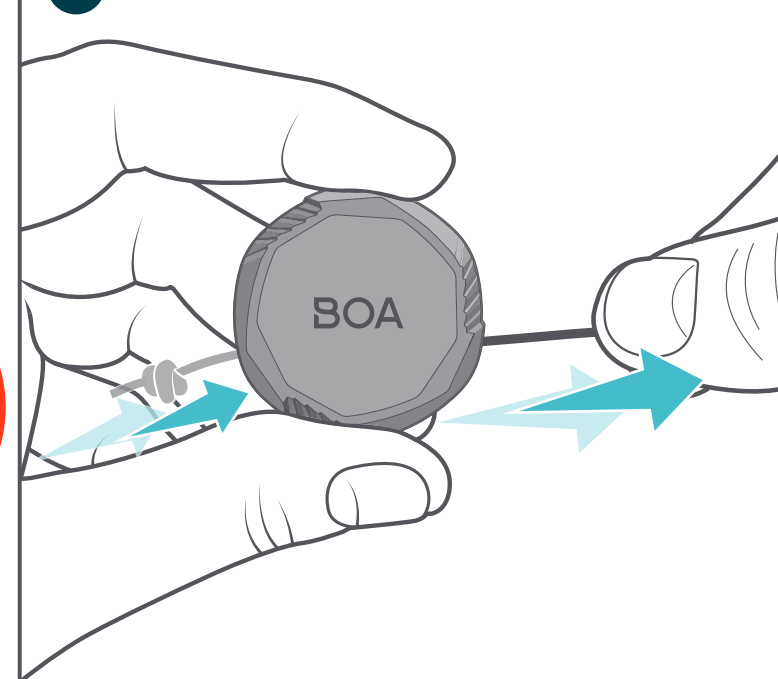

24

25

26

27

28

29

30

31

32

33

34

COMPLETE STEPS 1-3

35

36

37

38

39

RETURN TO STEP 19