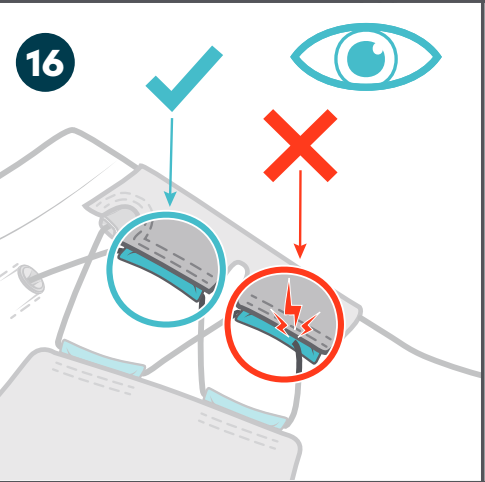

Li2

HEEL MOUNT + CS1/CS2

BOA®

CONTENTS

TOOLS NEEDED

VIEW Li2 HEEL + CS1/CS2 REPAIR VIDEO
BOAFIT.COM/SUPPORT

RULER CM

24