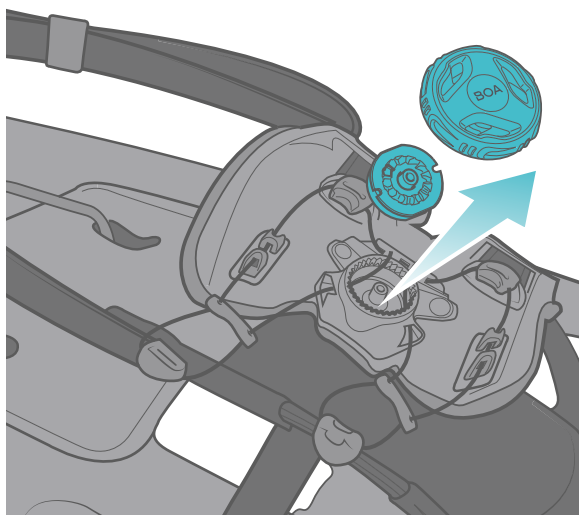

M³

BOA

CONTENTS

1000653

1

2

3

4

75cm

5

6

RULER CM

9.75"

PMS COOL GREY 11
PMS 395 C -YELLOW

PMS BRIGHT RED C
PMS 548 C -OCEAN

PMS 2227 C TEAL

FOLD

FOLD