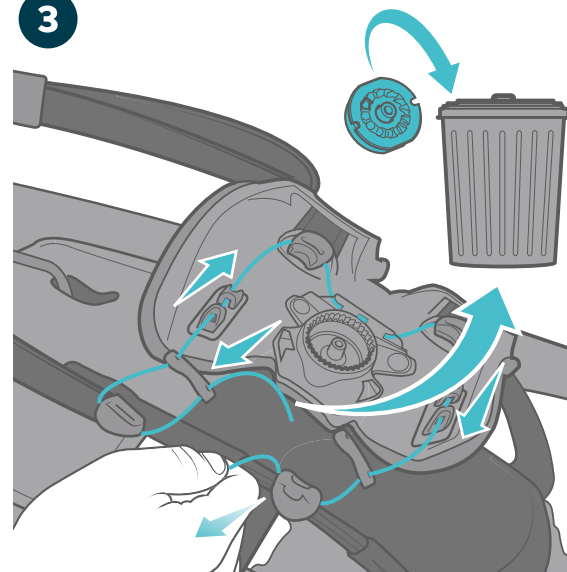

M³

BOA

CONTENTS

1000653

1

2

3

4

75cm

5

6

RULER CM

9.75"

PMS COOL GREY 11
PMS 395 C -YELLOW

PMS BRIGHT RED C
PMS 548 C -OCEAN

PMS 2227 C TEAL

FOLD

FOLD