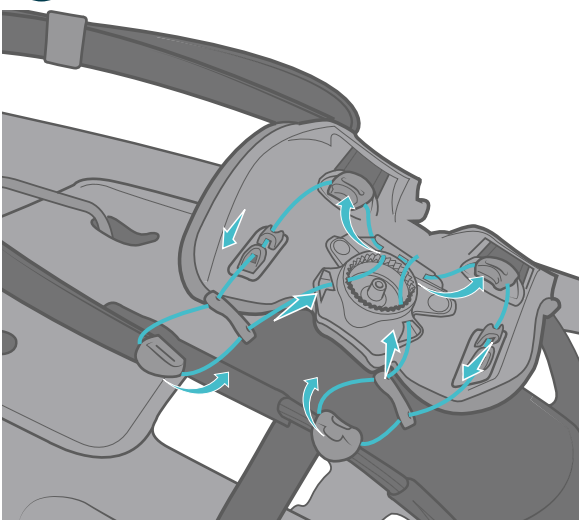

75cm

5

6

RULER CM

9.75"

PMS COOL GREY 11
PMS 395 C -YELLOW

PMS BRIGHT RED C
PMS 548 C -OCEAN

PMS 2227 C TEAL