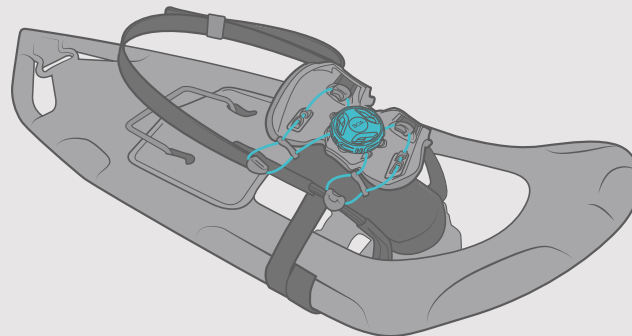

M³

BOA

CONTENTS

1000653

1

2

3

4

75cm

5

6

RULER CM

9.75"

PMS COOL GREY 11
PMS 395 C -YELLOW

PMS BRIGHT RED C
PMS 548 C -OCEAN

PMS 2227 C TEAL

FOLD

FOLD