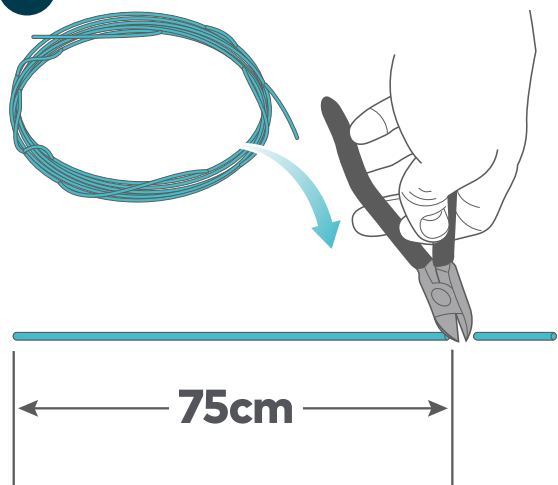

75cm

5

6

RULER CM

9.75"

PMS COOL GREY 11
PMS 395 C -YELLOW

PMS BRIGHT RED C
PMS 548 C -OCEAN

PMS 2227 C TEAL

FOLD

FOLD

10"

FOLD

FOLD

FOLD

7

8

9

9.75"

FOLD

FOLD

10

11

12

REPEAT FOR OTHER SIDE