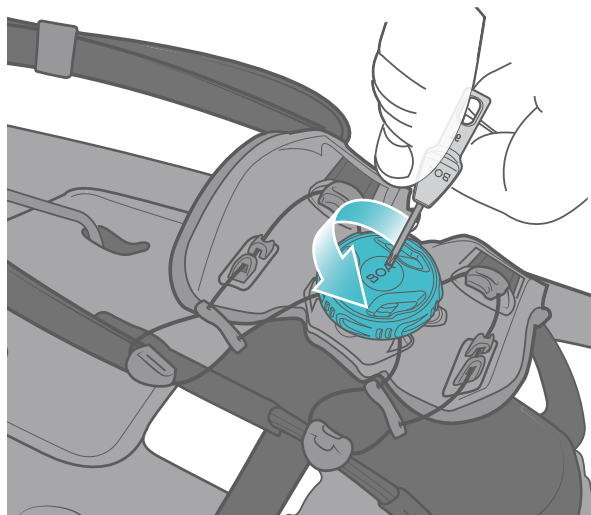

M³

BOA

CONTENTS

1000653

1

2

3

4

75cm

5

6

RULER CM

9.75"

PMS COOL GREY 11
PMS 395 C -YELLOW

PMS BRIGHT RED C
PMS 548 C -OCEAN

PMS 2227 C TEAL

FOLD

FOLD