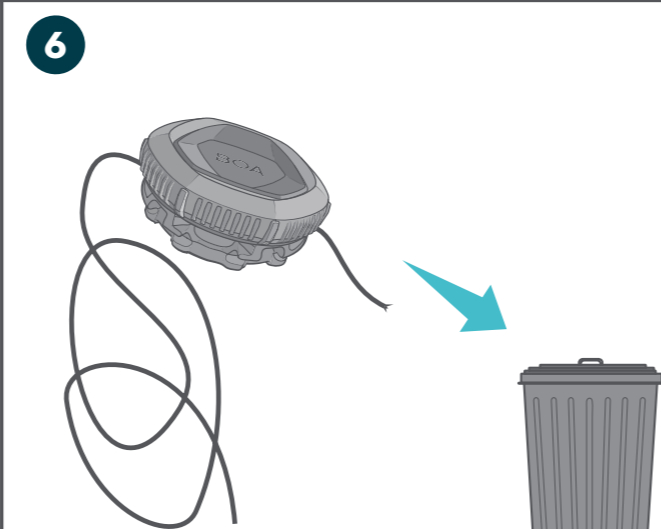

M4 TONGUE + TX1

BOA®

CONTENTS

TOOLS NEEDED

VIEW M4 TONGUE + TX1 REPAIR VIDEO
BOAFIT.COM/SUPPORT

Print colors:

- PMS COOL GREY 11
- PMS BRIGHT RED C
- PMS 2227 C TEAL
- PMS 395 C -YELLOW
- PMS 548 C -OCEAN

15"