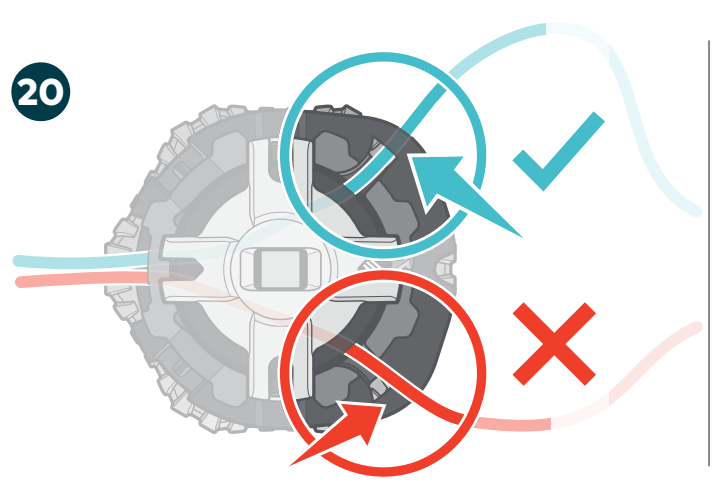

15"

20

21

22

23

24

25

26

27

28

29

30

31

32 COMPLETE STEPS 1-5

33

34

35

36

37

38

39

Print colors:

FOLD

FOLD

FOLD

FOLD

FOLD