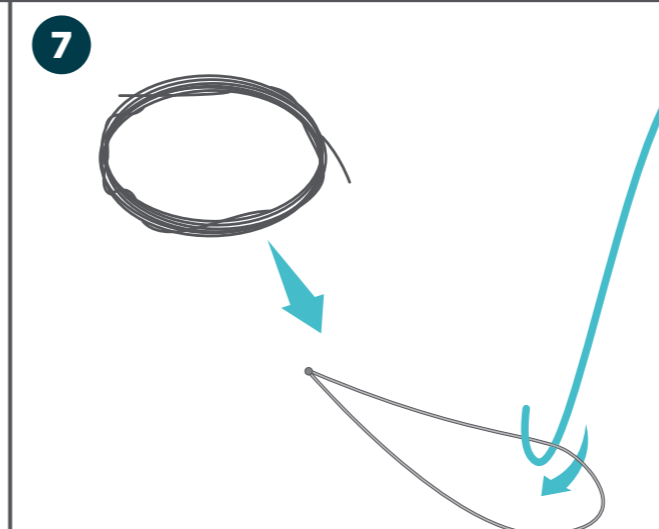

M4 TONGUE + TX1

BOA®

CONTENTS

TOOLS NEEDED

VIEW M4 TONGUE + TX1 REPAIR VIDEO
BOAFIT.COM/SUPPORT

Print colors:

- PMS COOL GREY 11
- PMS BRIGHT RED C
- PMS 2227 C TEAL
- PMS 395 C -YELLOW
- PMS 548 C -OCEAN

15"