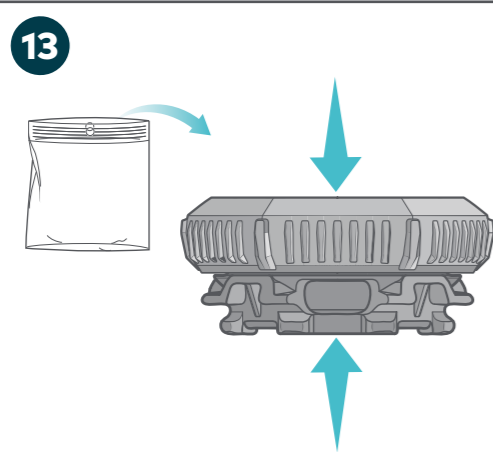

M4 TONGUE + TX1

BOA®

CONTENTS

TOOLS NEEDED

VIEW M4 TONGUE + TX1 REPAIR VIDEO
BOAFIT.COM/SUPPORT

Print colors:

- PMS COOL GREY 11
- PMS BRIGHT RED C
- PMS 2227 C TEAL
- PMS 395 C -YELLOW
- PMS 548 C -OCEAN

15"