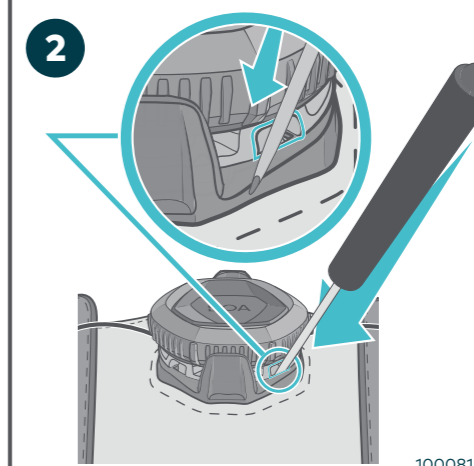

M4 TONGUE + TX1

BOA®

CONTENTS

TOOLS NEEDED

VIEW M4 TONGUE + TX1 REPAIR VIDEO
BOAFIT.COM/SUPPORT

Print colors:

- PMS COOL GREY 11
- PMS BRIGHT RED C
- PMS 2227 C TEAL
- PMS 395 C -YELLOW
- PMS 548 C -OCEAN

15"