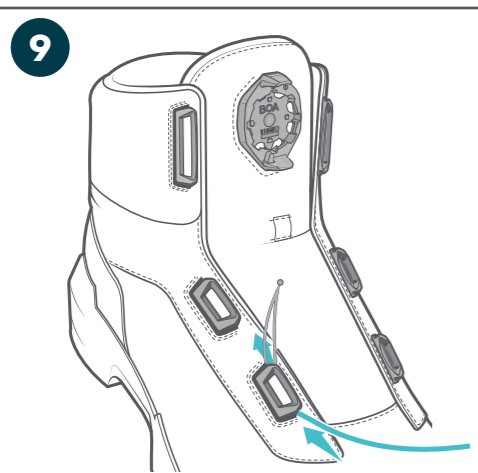

M4 TONGUE + TX1

BOA®

CONTENTS

TOOLS NEEDED

VIEW M4 TONGUE + TX1 REPAIR VIDEO
BOAFIT.COM/SUPPORT

Print colors:

- PMS COOL GREY 11
- PMS BRIGHT RED C
- PMS 2227 C TEAL
- PMS 395 C -YELLOW
- PMS 548 C -OCEAN

15"