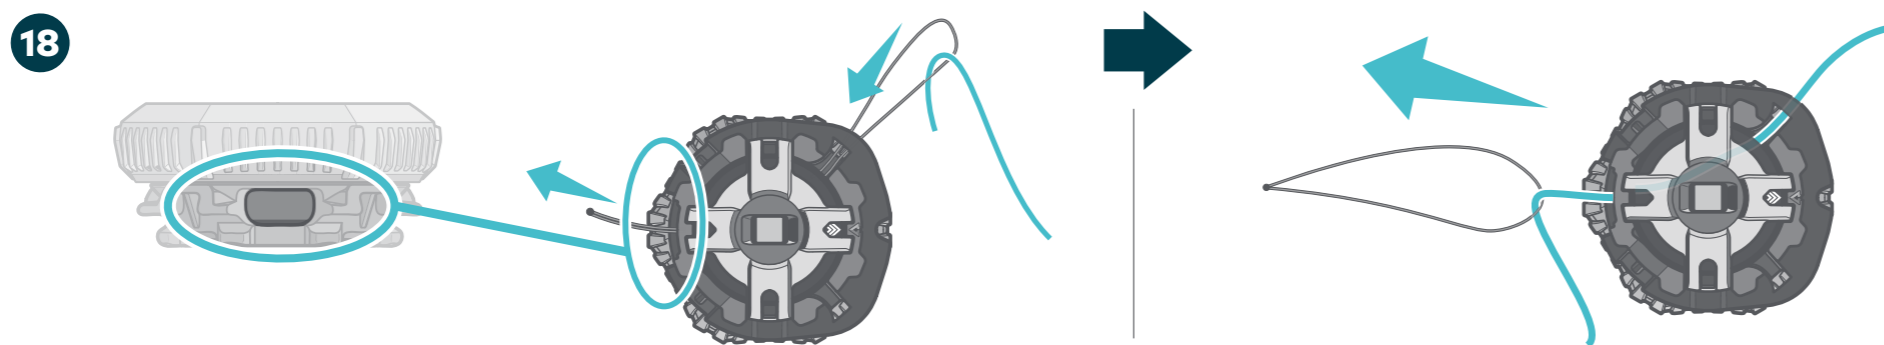

M4 TONGUE + TX1

BOA®

CONTENTS

TOOLS NEEDED

VIEW M4 TONGUE + TX1 REPAIR VIDEO
BOAFIT.COM/SUPPORT

Print colors:

- PMS COOL GREY 11
- PMS BRIGHT RED C
- PMS 2227 C TEAL
- PMS 395 C -YELLOW
- PMS 548 C -OCEAN

15"

20

21

22

23

24

25

26

27

28

29

30

31

32 COMPLETE STEPS 1-5

33

34

35