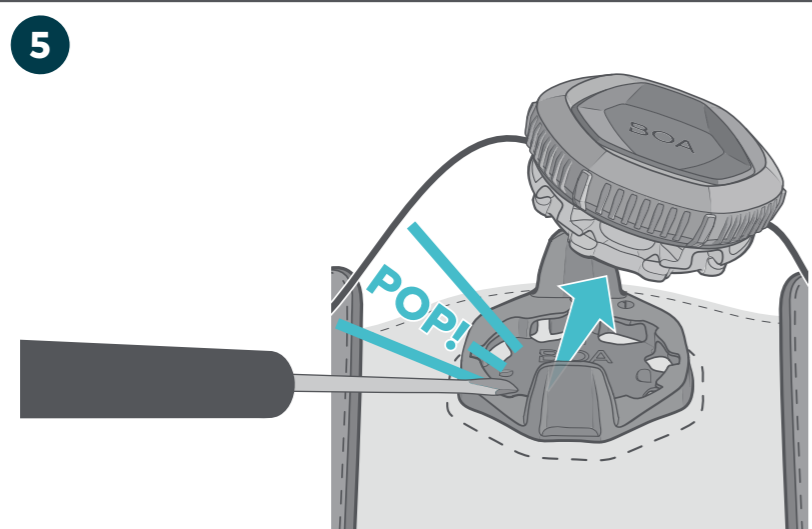

M4 TONGUE + TX1

BOA®

CONTENTS

TOOLS NEEDED

VIEW M4 TONGUE + TX1 REPAIR VIDEO
BOAFIT.COM/SUPPORT

Print colors:

- PMS COOL GREY 11
- PMS BRIGHT RED C
- PMS 2227 C TEAL
- PMS 395 C -YELLOW
- PMS 548 C -OCEAN

15"