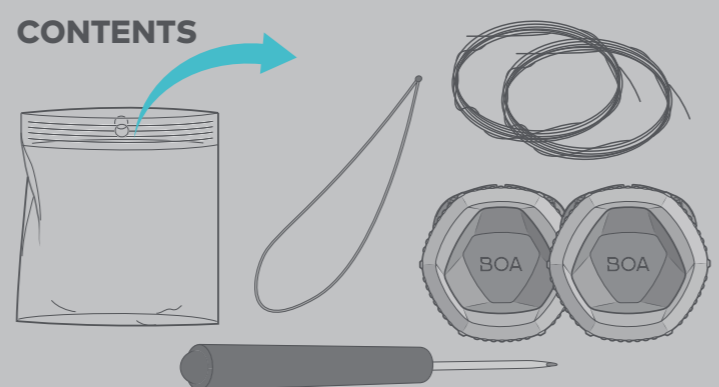

M4 TONGUE + TX1

BOA®

CONTENTS

TOOLS NEEDED

VIEW M4 TONGUE + TX1 REPAIR VIDEO
BOAFIT.COM/SUPPORT

Print colors:

- PMS COOL GREY 11
- PMS BRIGHT RED C
- PMS 2227 C TEAL
- PMS 395 C -YELLOW
- PMS 548 C -OCEAN

15"