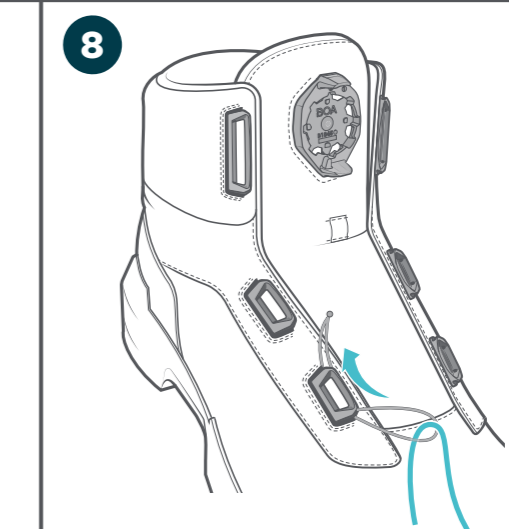

M4 TONGUE + TX1

BOA®

CONTENTS

TOOLS NEEDED

VIEW M4 TONGUE + TX1 REPAIR VIDEO
BOAFIT.COM/SUPPORT

Print colors:

- PMS COOL GREY 11
- PMS BRIGHT RED C
- PMS 2227 C TEAL
- PMS 395 C -YELLOW
- PMS 548 C -OCEAN

15"