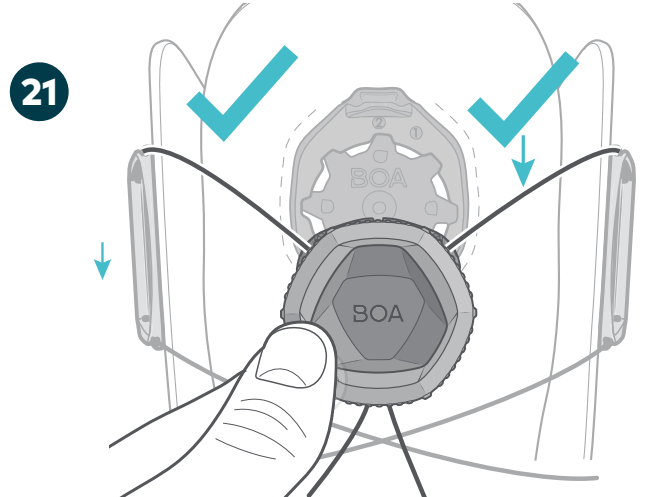

15"

20

21

22

23

24

25

26

27

28

29

30

31

32 COMPLETE STEPS 1-5

33

34

35

36

37

38

39

Print colors:

FOLD

FOLD

FOLD

FOLD

FOLD