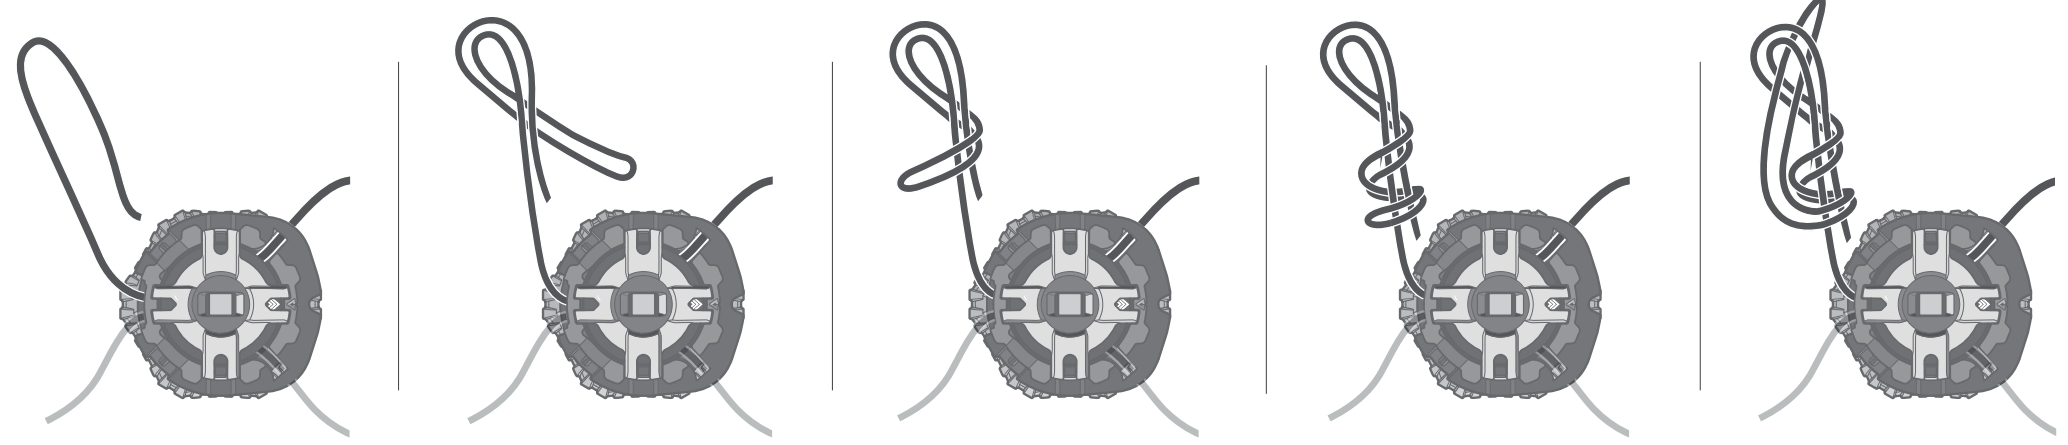

15"

20

21

22

23

24

25

26

27

28

29

30

31

32 COMPLETE STEPS 1-5

33

34

35

36

37

38

39

Print colors:

FOLD

FOLD

FOLD

FOLD

FOLD