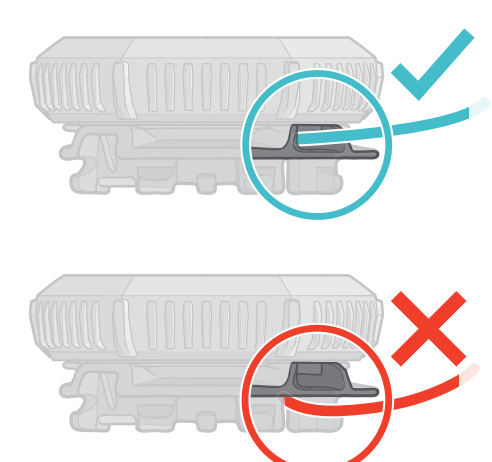

15"

20

21

22

23

24

25

26

27

28

29

30

31

32 COMPLETE STEPS 1-5

33

34

35

36

37

38

39

Print colors:

FOLD

FOLD

FOLD

FOLD

FOLD