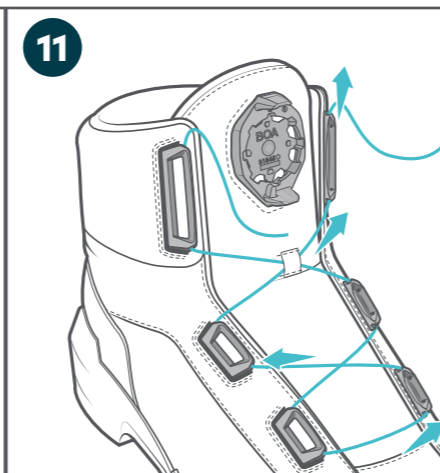

M4 TONGUE + TX1

BOA®

CONTENTS

TOOLS NEEDED

VIEW M4 TONGUE + TX1 REPAIR VIDEO
BOAFIT.COM/SUPPORT

Print colors:

- PMS COOL GREY 11
- PMS BRIGHT RED C
- PMS 2227 C TEAL
- PMS 395 C -YELLOW
- PMS 548 C -OCEAN

15"