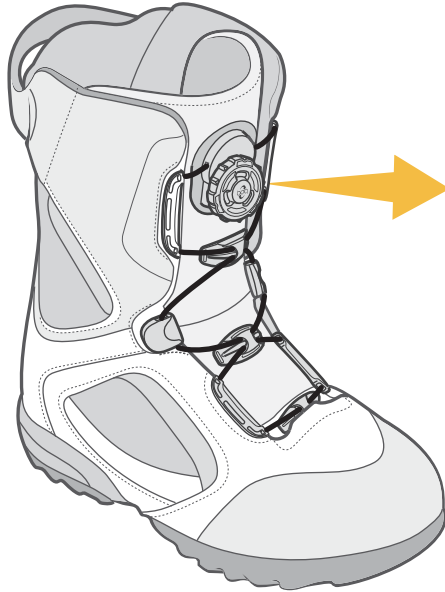

# Getting the correct lace size for your Boa® Snowboard Boots

## STANDARD BOA BOOT

	BOOT SIZE	LACE LENGTH
<b>WOMENS</b>	5 - 7.5	120
	8 - 10.5	130
	11 - 13	140
	14 - 15	150
<b>MENS</b>	6 - 8.5	130
	9 - 11.5	140
	12 - 14	150
	15	160

## 2 REEL FOCUS SYSTEM